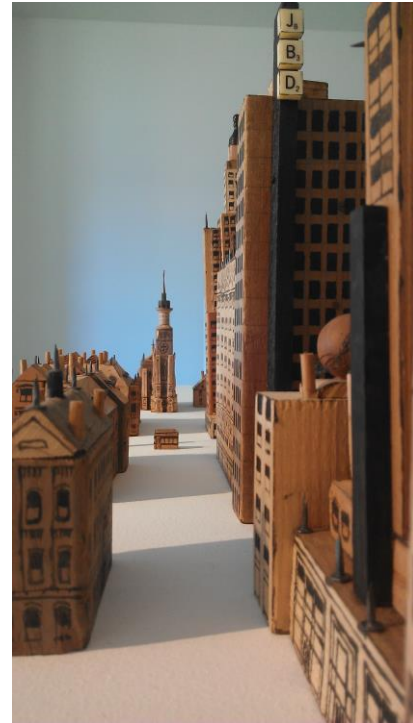

# studio e

**Jon B. Dove**

City (detail), wood and found objects

## **Group Exhibitions**

- 2017 'Urban/suburban memories', Studio e Gallery, Seattle, WA
- 2016 'Everything I want for Christmas', Amandine, Seattle, WA
- 2015 The Vatican, Studio e Gallery, Seattle, WA
- 2014 Studio e Gallery, Seattle, WA
- 2012 'Assemblage', Beck studio gallery, Seattle, WA
- 2009 Ignition Gallery, Seattle, WA
- 2008 'Ignition', A/NT Gallery, Seattle, WA
- 2008 Ignition Gallery, Seattle, WA
- 2007 Georgetown Art Critique Gallery, Seattle, WA